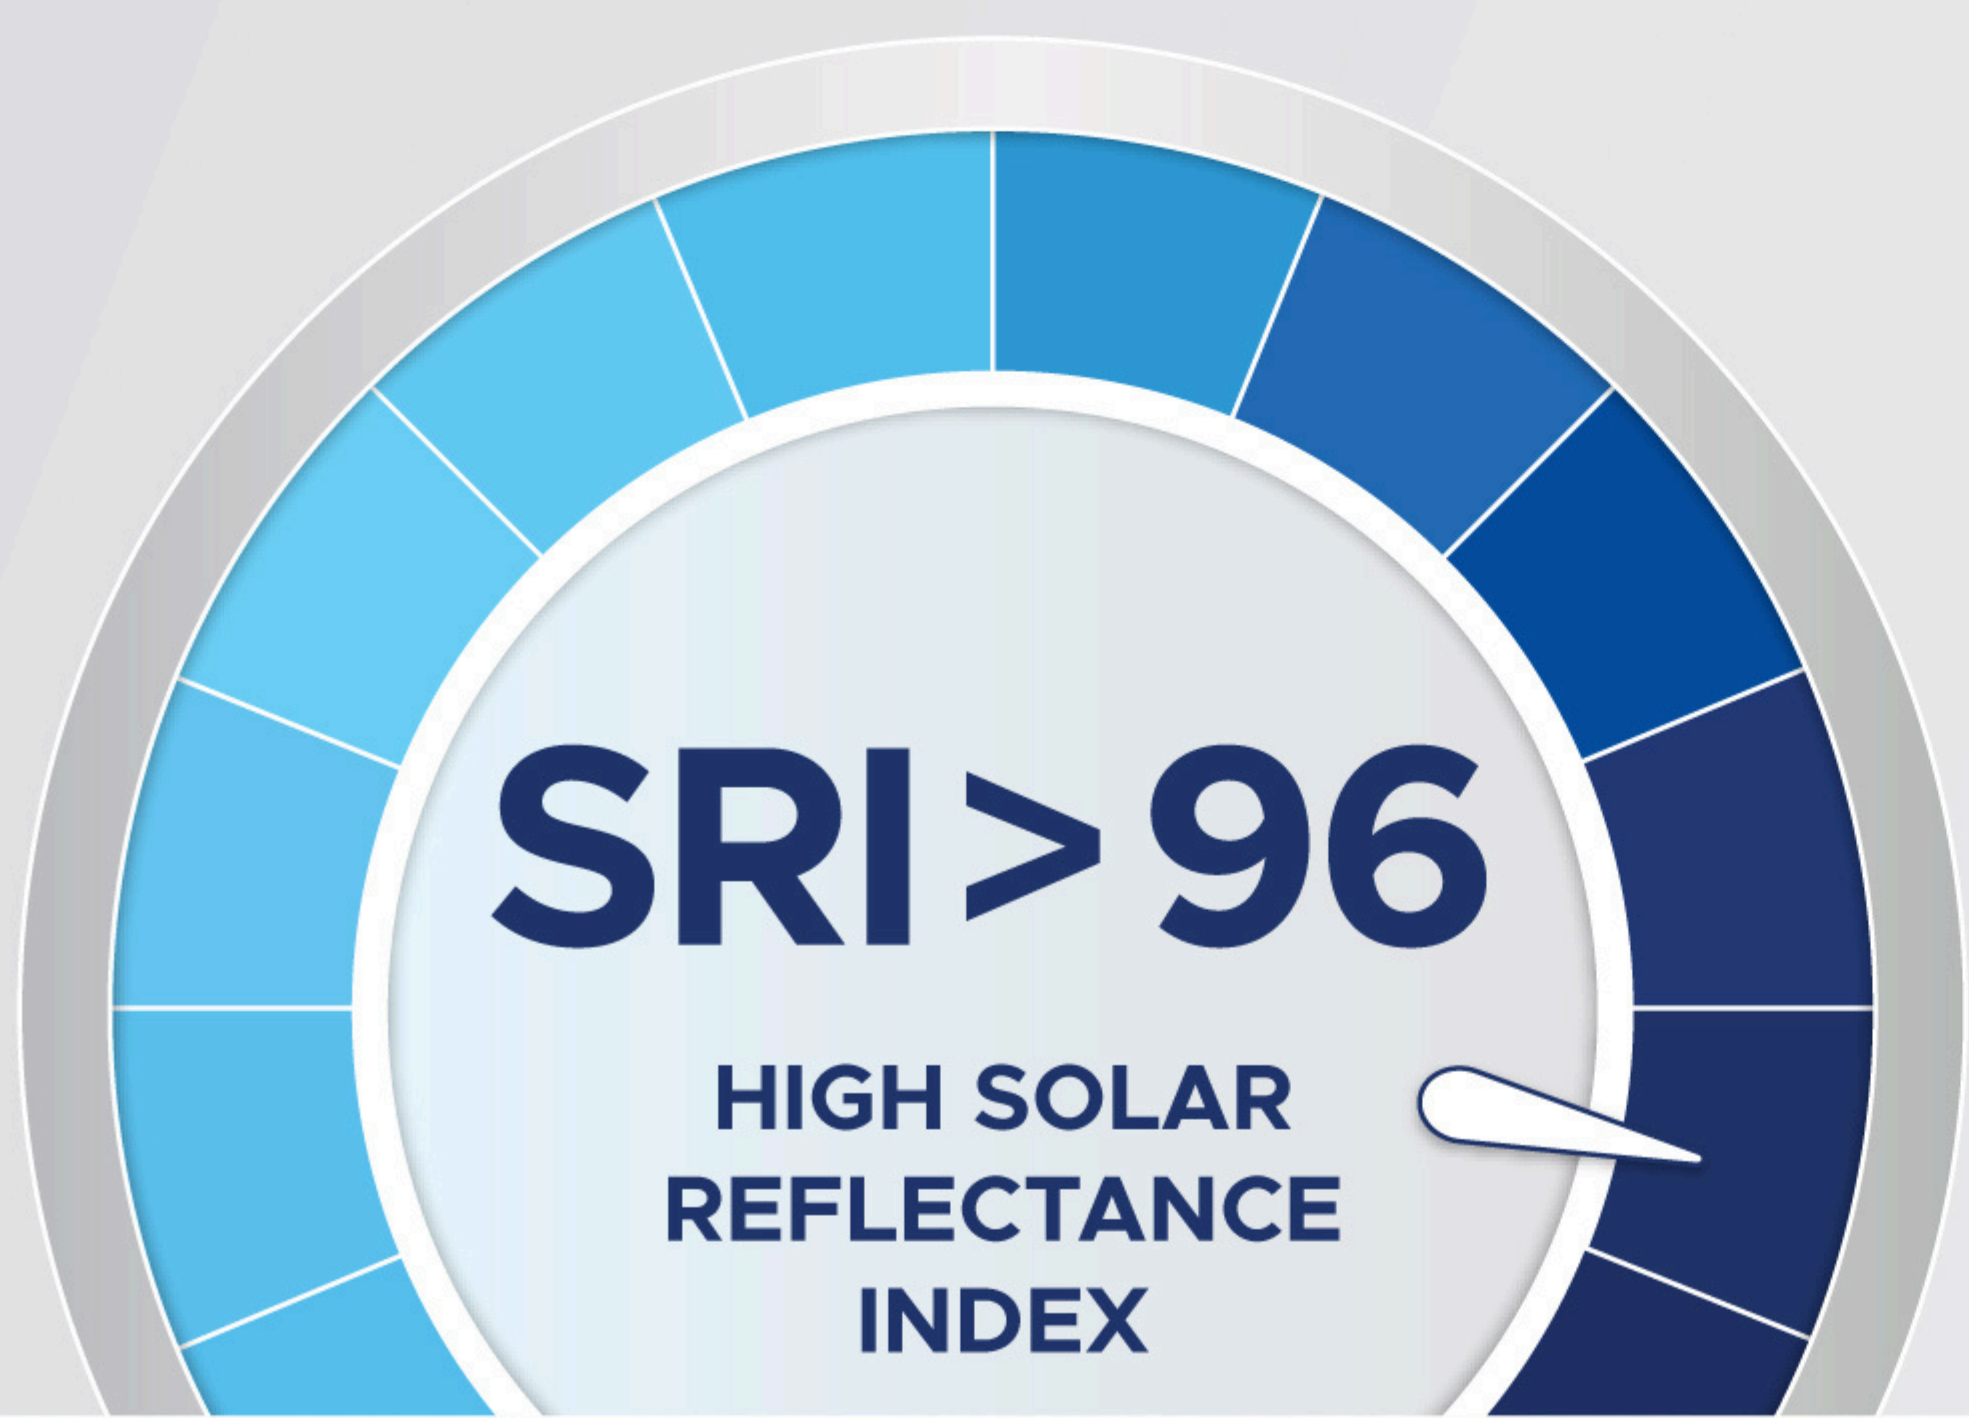

INTRODUCING

COOL ROOFTOP TILE[®]

SRI LANKA'S FIRST SOLAR REFLECTIVE ROOFTOP TILE

BEAT THE HEAT

REFLECTS HEAT. KEEPS SPACES COOLER.

SOLAR REFLECTIVE TILE TECHNOLOGY

COOLER SPACES
Reduces rooftop heat transfer.

LOWER ENERGY CONSUMPTION
Supports reduced air-conditioning usage.

SOLAR REFLECTIVE TECHNOLOGY
Reflects heat before it enters the building.

ALFRESCO LIVING
Designed for outdoor comfort.

Visit your nearest LANKATILES showroom
011 7 622 822